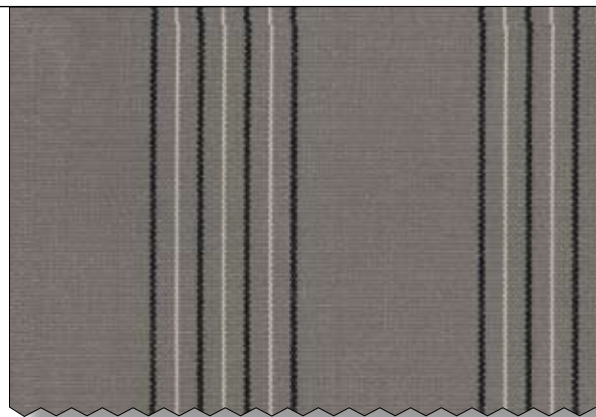

Marin "OUTDOOR"

Une rayure élégante et intemporelle complète
la proposition EXTERIEURS d'une touche graphique.